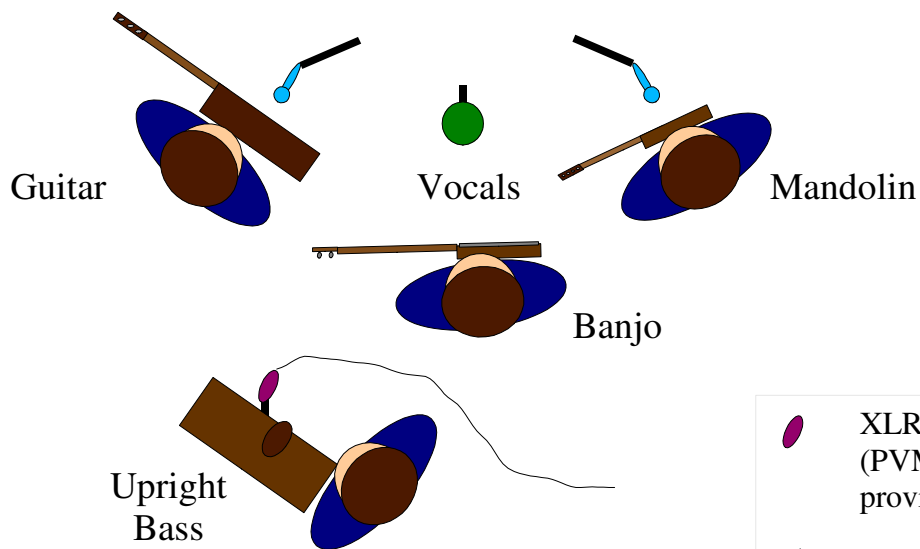

Instrument Monitor

Instrument Monitor

 XLR Cord for Bass Microphone (PVM 520 mounted to bass, provided by Concession 23)

 2 Instrument Microphones  
- SM57 (equivalent or better)  
- Concession 23 can supply AT Pro 37 (requires phantom power)

 Large Diaphragm Condenser Microphone  
- Concession 23 can supply Rode NT1 (requires phantom power)